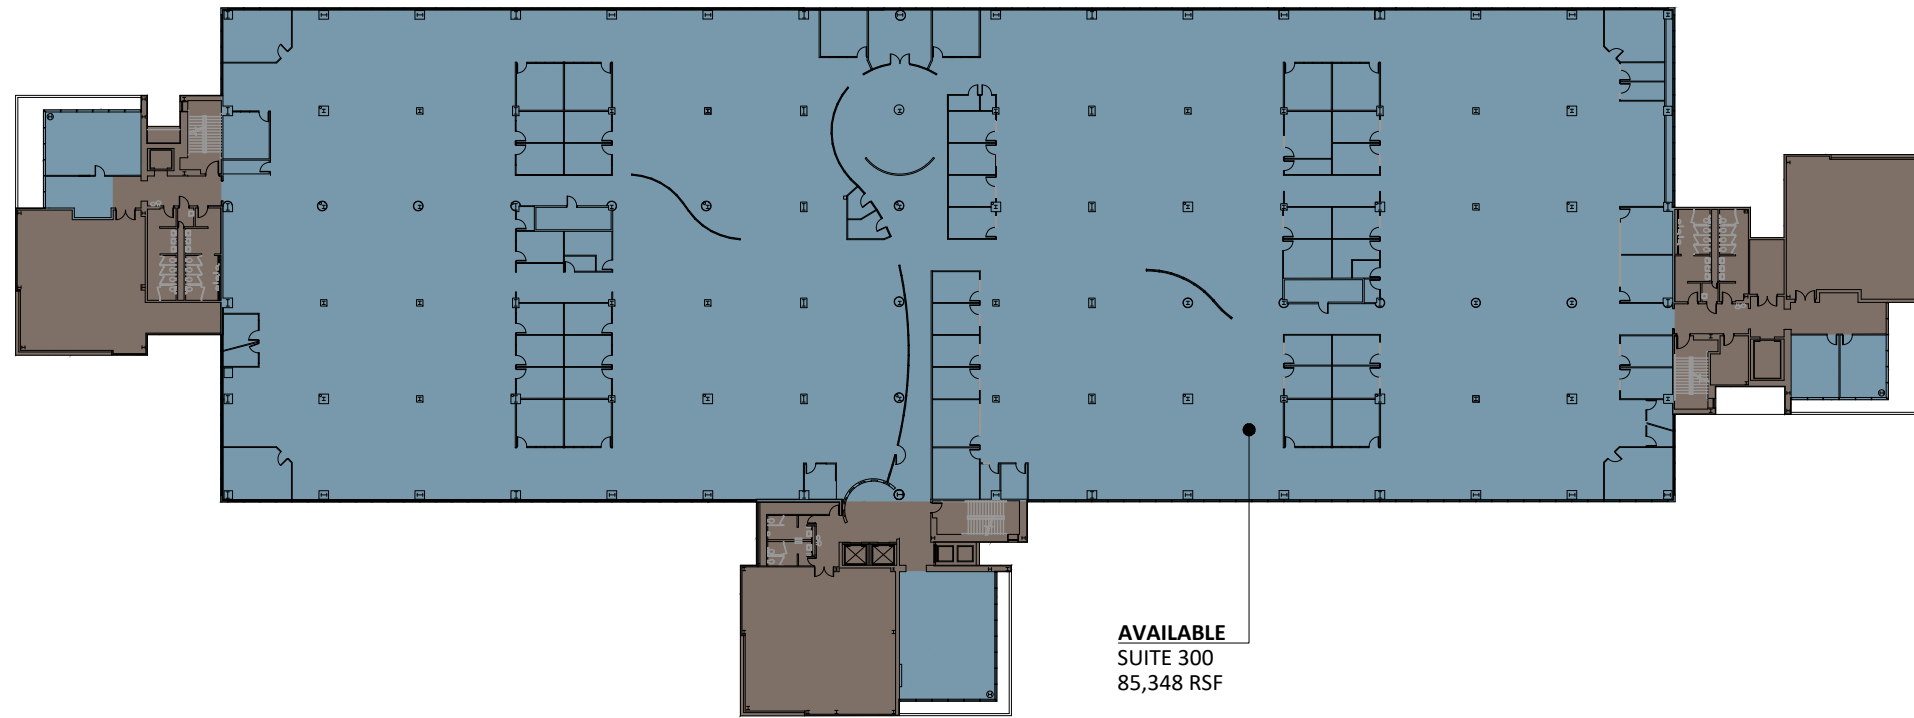

# 1950 Innovation Way - Floor 3

Libertyville, IL 60048

PREPARED BY:  
**designhaus**  
architecture

860 lively boulevard elk grove village, illinois 60007  
p: 847.593.5010 f: 847.593.5012 www.dhausarch.com