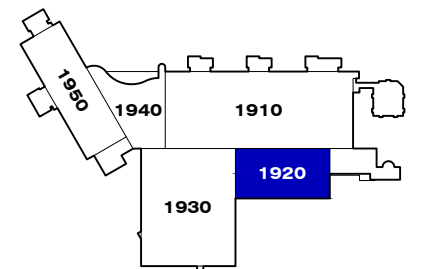

1920 Innovation Way - Floor 1

Libertyville, IL 60048

PREPARED BY:
designhaus
architecture

860 lively boulevard elk grove village, illinois 60007
p: 847.593.5010 f: 847.593.5012 www.dhausarch.com

proj: 19.006
date: 08.30.19
rev: 03