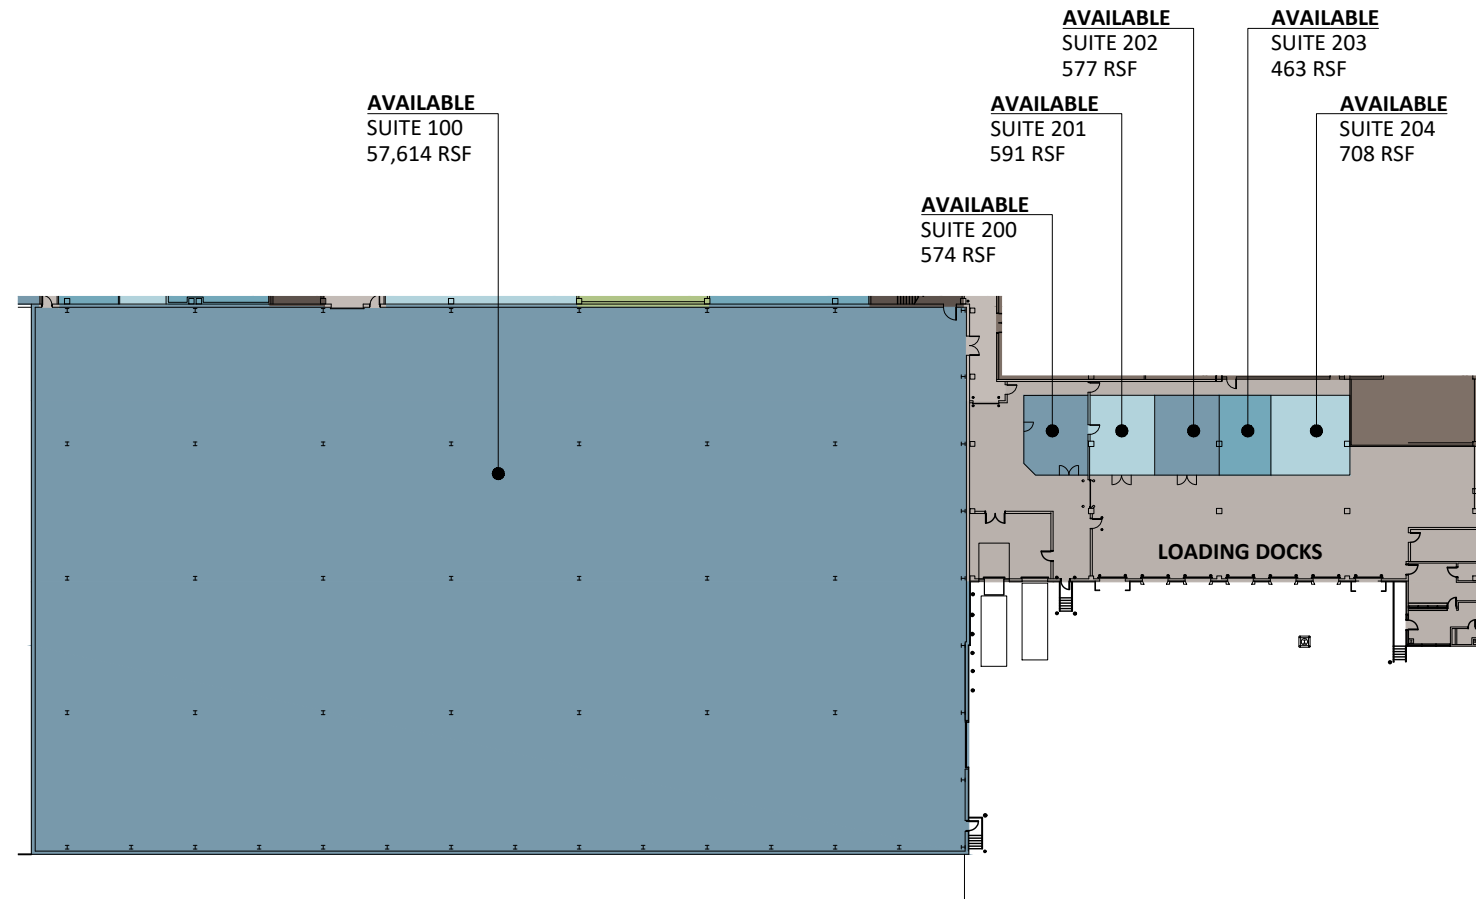

1920 Innovation Way - Floor 1

Libertyville, IL 60048

PREPARED BY:
designhaus
architecture

860 lively boulevard elk grove village, illinois 60007
p: 847.593.5010 f: 847.593.5012 www.dhausarch.com

proj: 19.006
date: 08.30.19
rev: 03

MK2.1