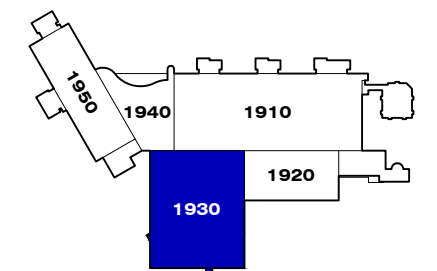

# 1930 Innovation Way - Floor 1

Libertyville, IL 60048

PREPARED BY:  
**designhaus**  
architecture

860 lively boulevard elk grove village, illinois 60007  
p: 847.593.5010 f: 847.593.5012 www.dhausarch.com