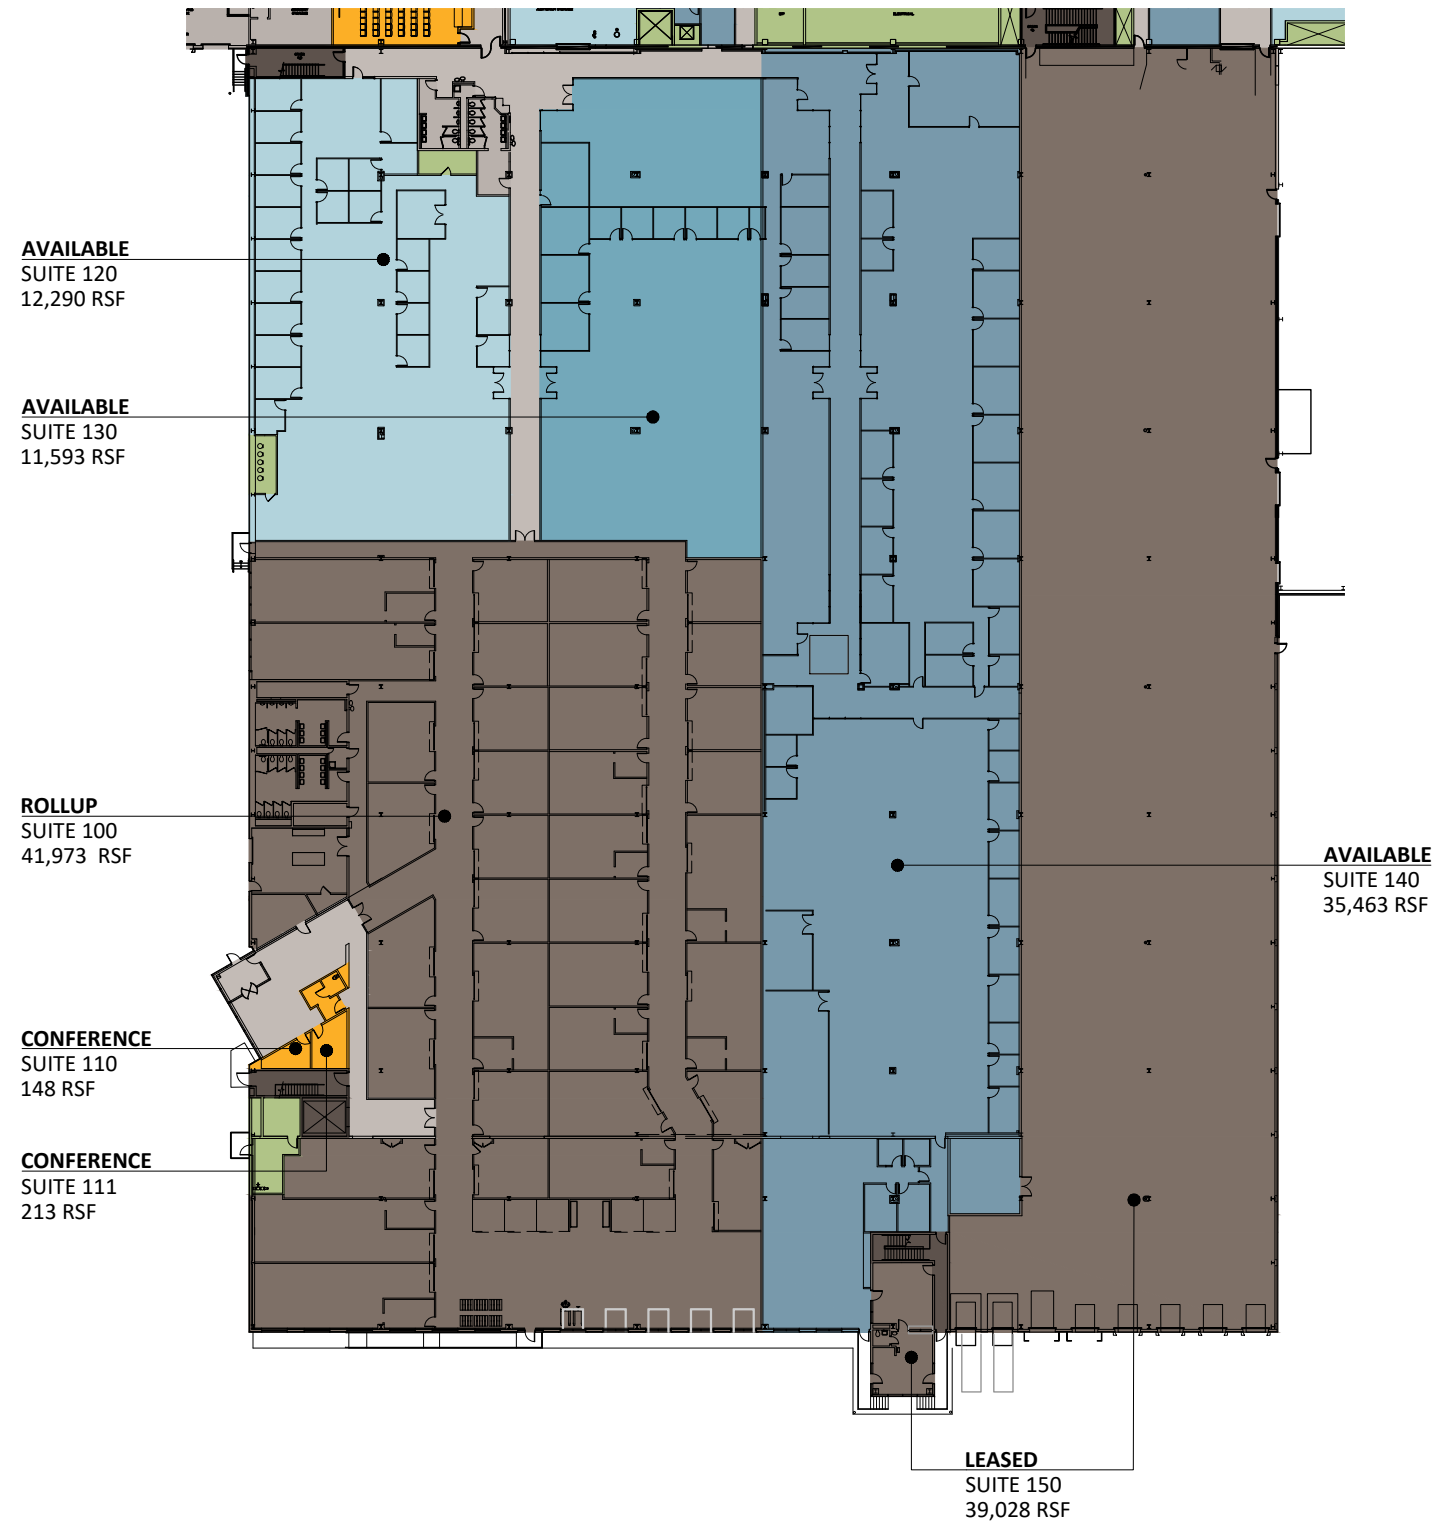

# 1930 Innovation Way - Floor 1

Libertyville, IL 60048

PREPARED BY:  
**designhaus**  
architecture

860 lively boulevard elk grove village, illinois 60007  
p: 847.593.5010 f: 847.593.5012 www.dhausarch.com

proj: 19.006  
date: 08.30.19  
rev: 03

**MK3.1**