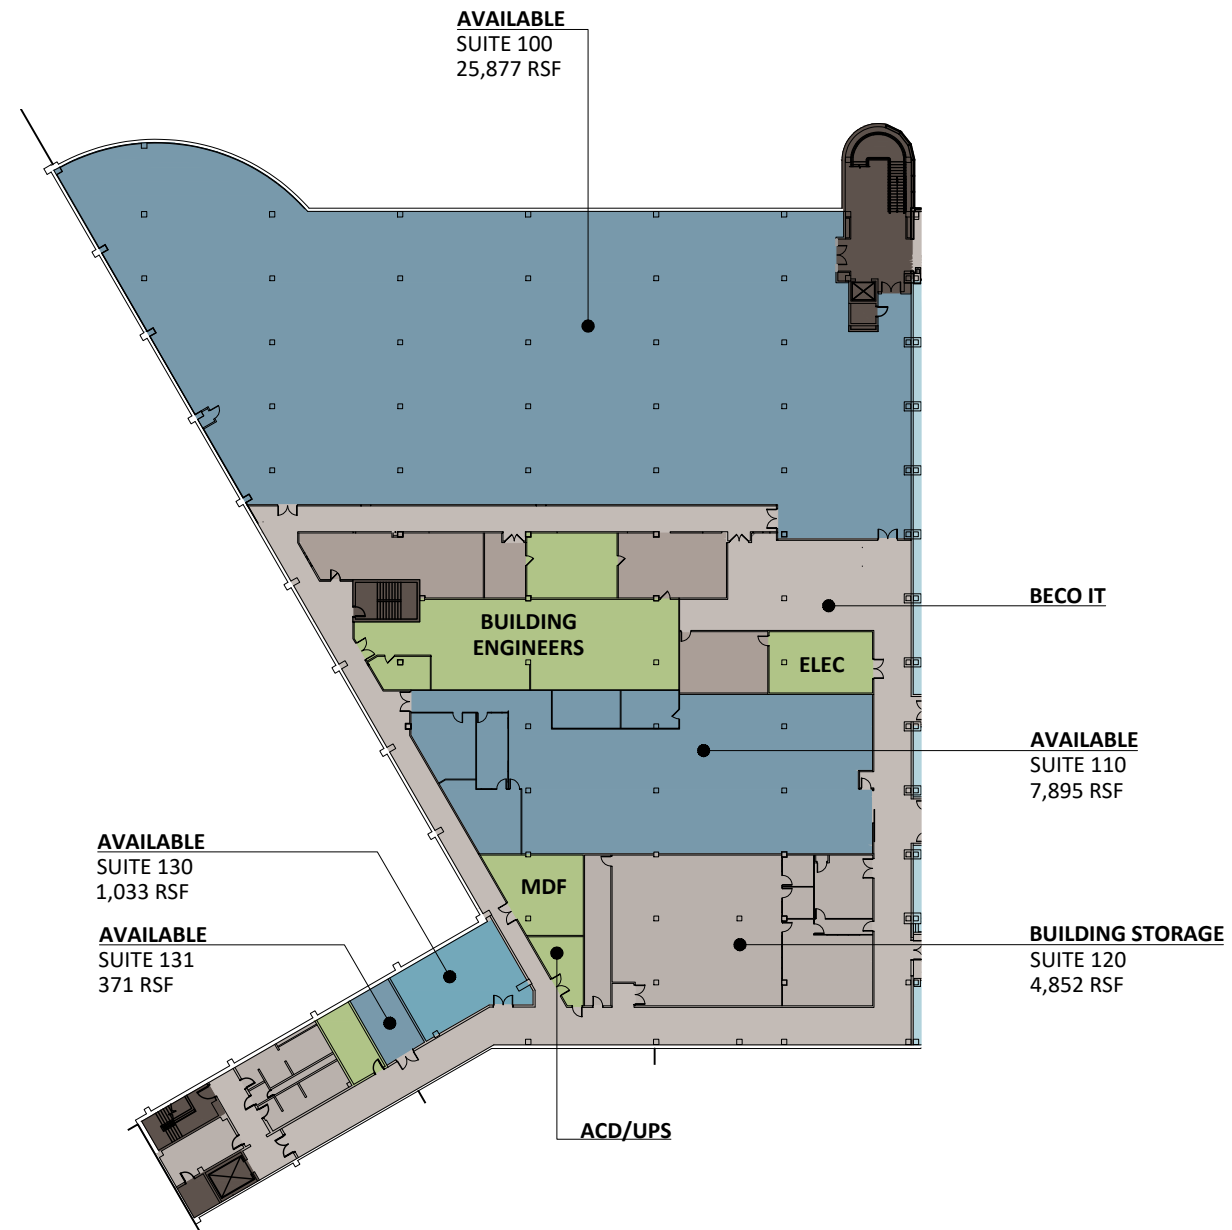

1940 Innovation Way - Floor 1

Libertyville, IL 60048

PREPARED BY:
designhaus
architecture

860 lively boulevard elk grove village, illinois 60007
p: 847.593.5010 f: 847.593.5012 www.dhausarch.com

proj: 19.006
date: 08.30.19
rev: 03

MK4.1