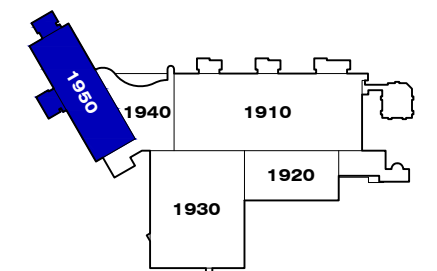

1950 Innovation Way - Floor 2

Libertyville, IL 60048

PREPARED BY:
designhaus
architecture

860 lively boulevard elk grove village, illinois 60007
p: 847.593.5010 f: 847.593.5012 www.dhausarch.com

proj: 19.006
date: 08.30.19
rev: 03