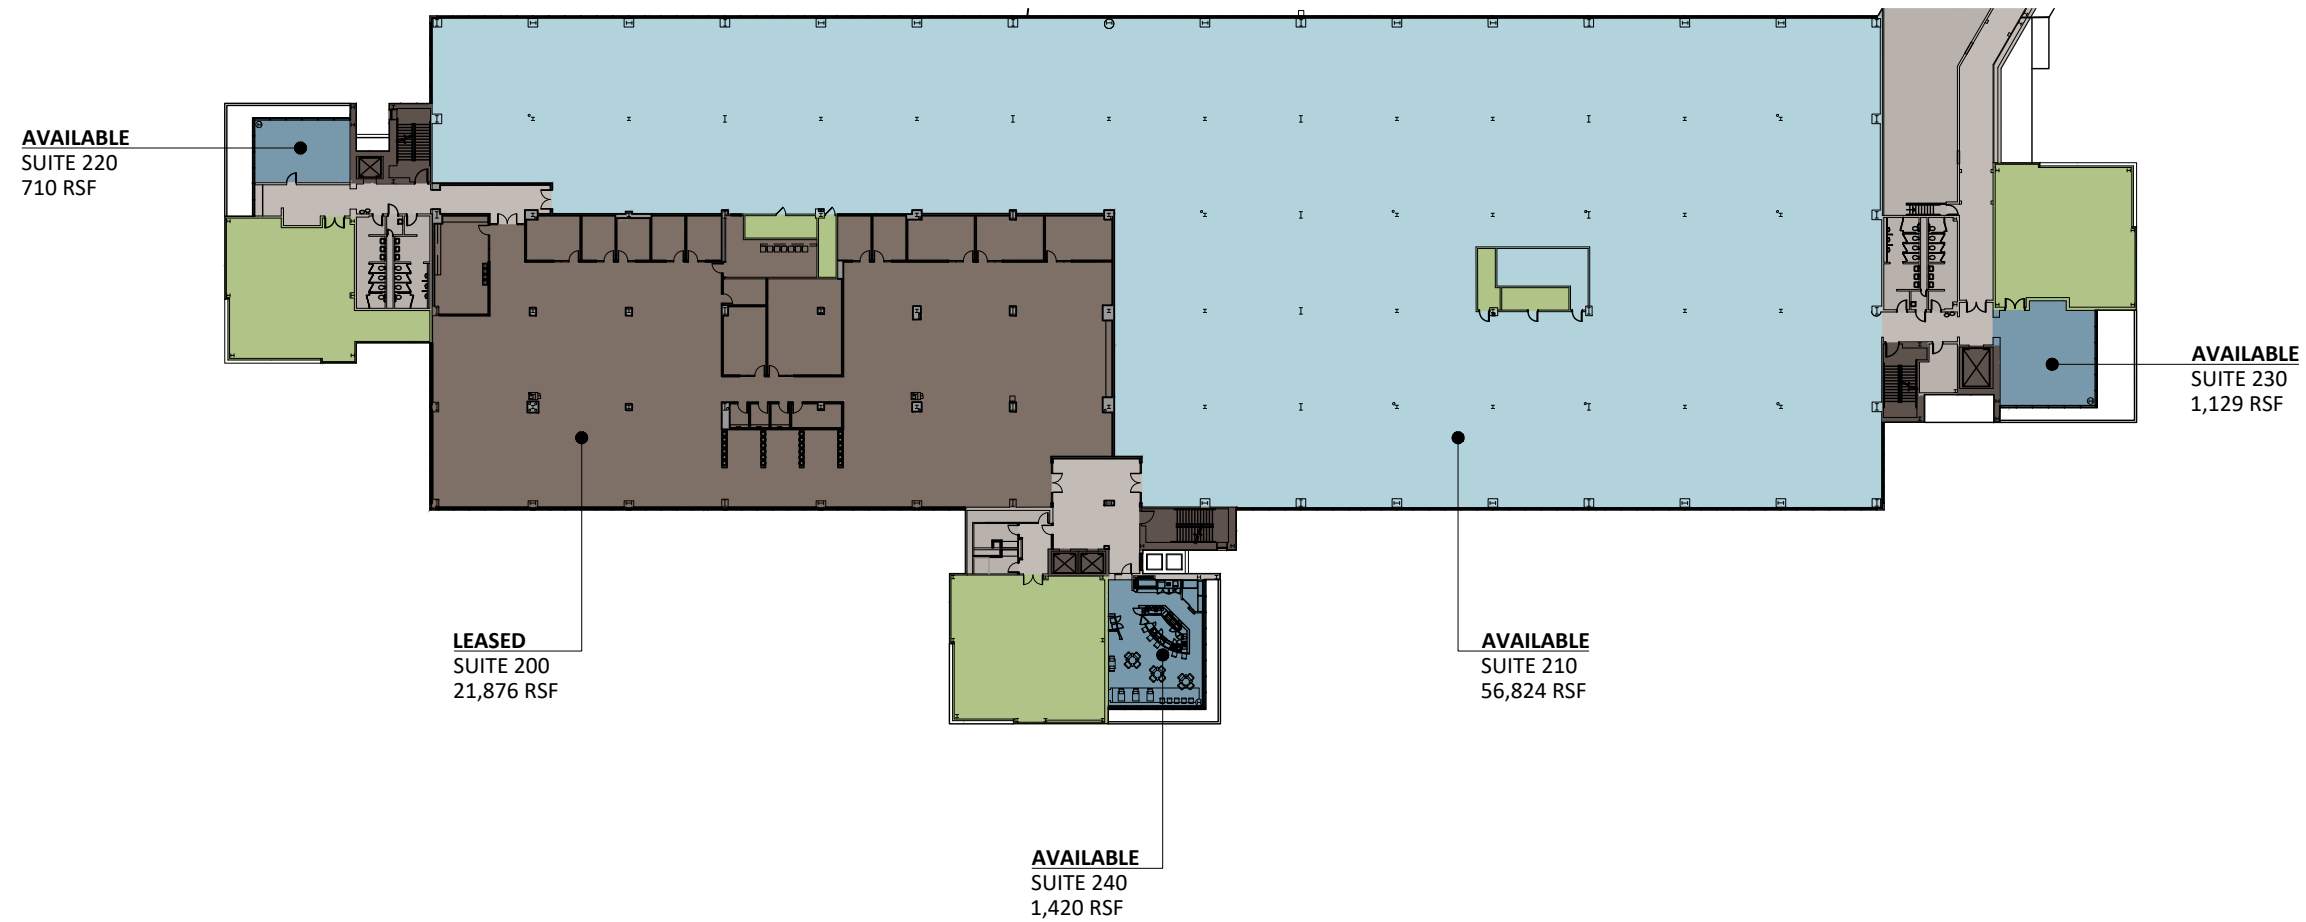

1950 Innovation Way - Floor 2

Libertyville, IL 60048

PREPARED BY:
designhaus
architecture

860 lively boulevard elk grove village, illinois 60007
p: 847.593.5010 f: 847.593.5012 www.dhausarch.com

proj: 19.006
date: 08.30.19
rev: 03

MK5.2