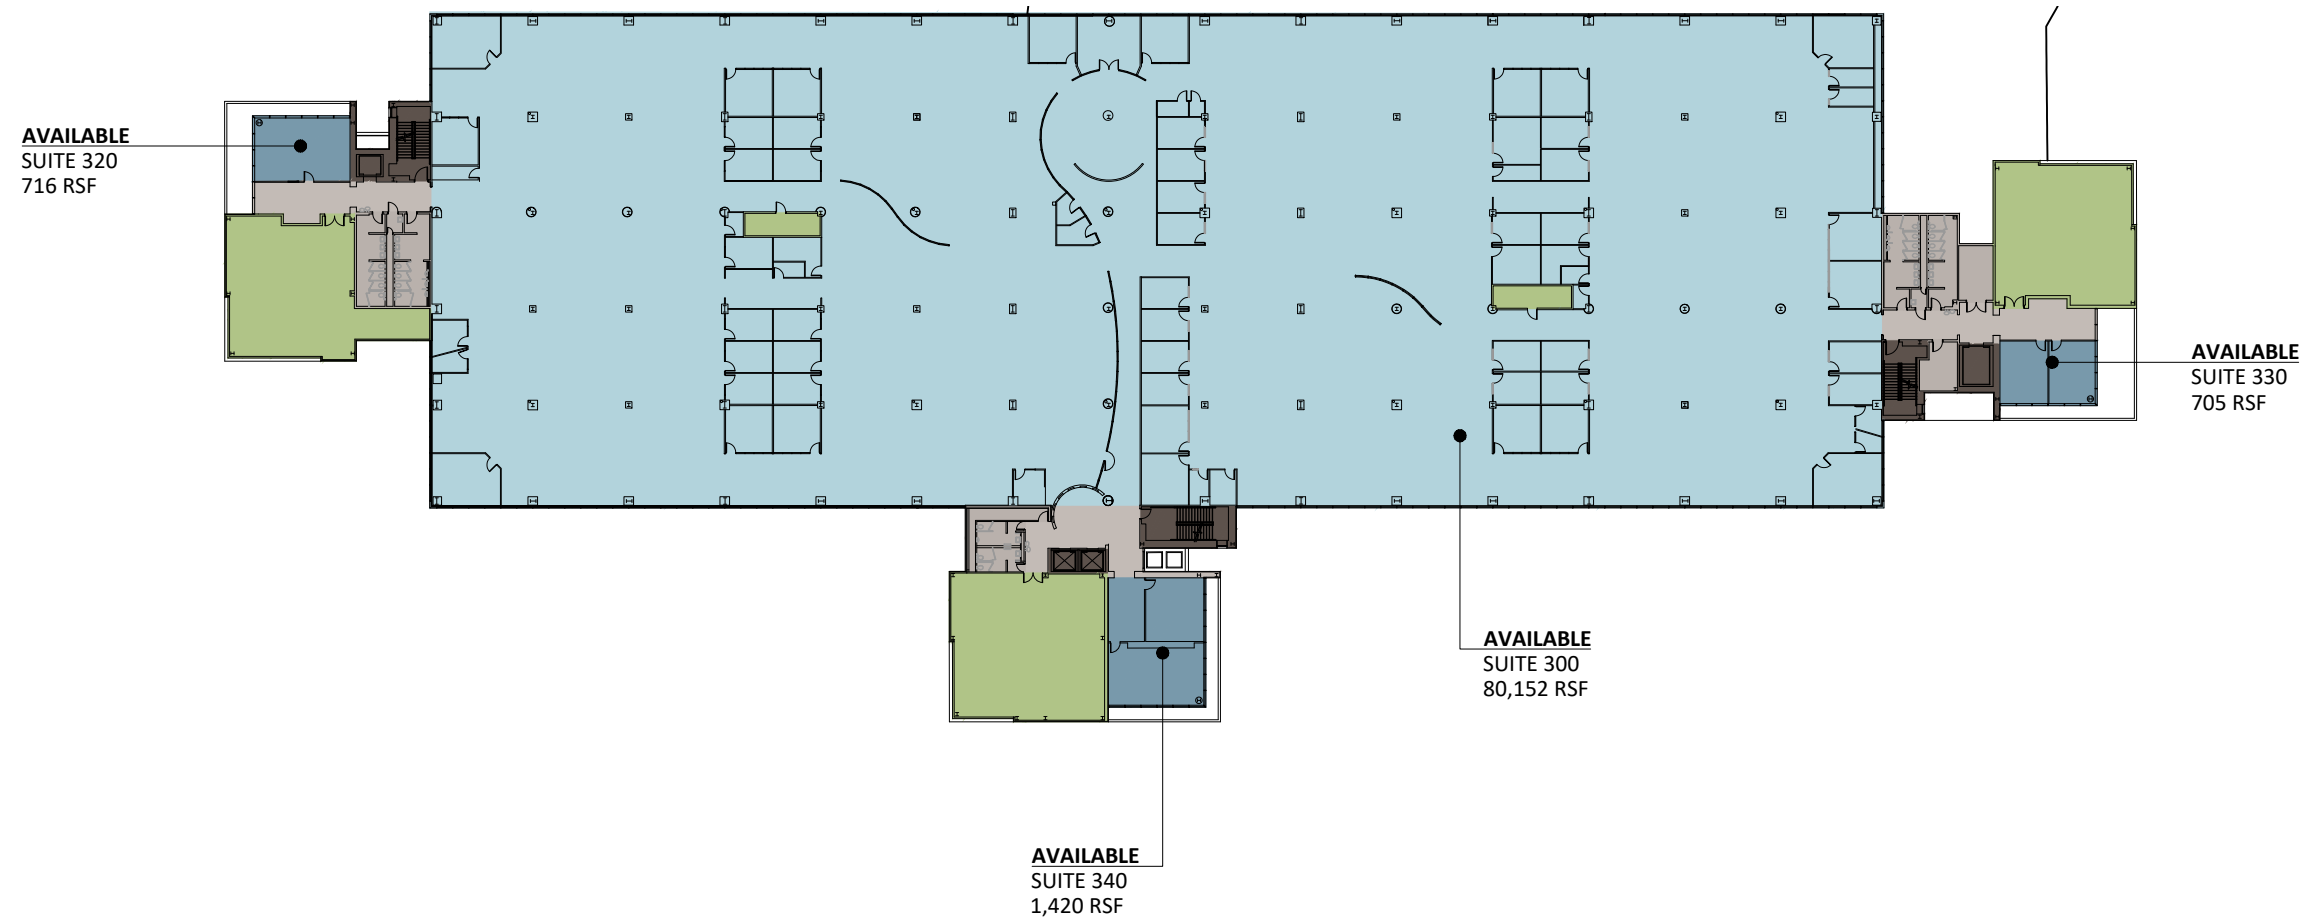

1950 Innovation Way - Floor 3

Libertyville, IL 60048

PREPARED BY:
designhaus
architecture

860 lively boulevard elk grove village, illinois 60007
p: 847.593.5010 f: 847.593.5012 www.dhausarch.com

proj: 19.006
date: 08.30.19
rev: 03