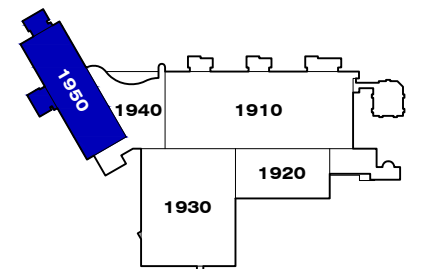

1950 Innovation Way - Floor 3

Libertyville, IL 60048

PREPARED BY:
designhaus
architecture

860 lively boulevard elk grove village, illinois 60007
p: 847.593.5010 f: 847.593.5012 www.dhausarch.com

proj: 19.006
date: 08.30.19
rev: 03