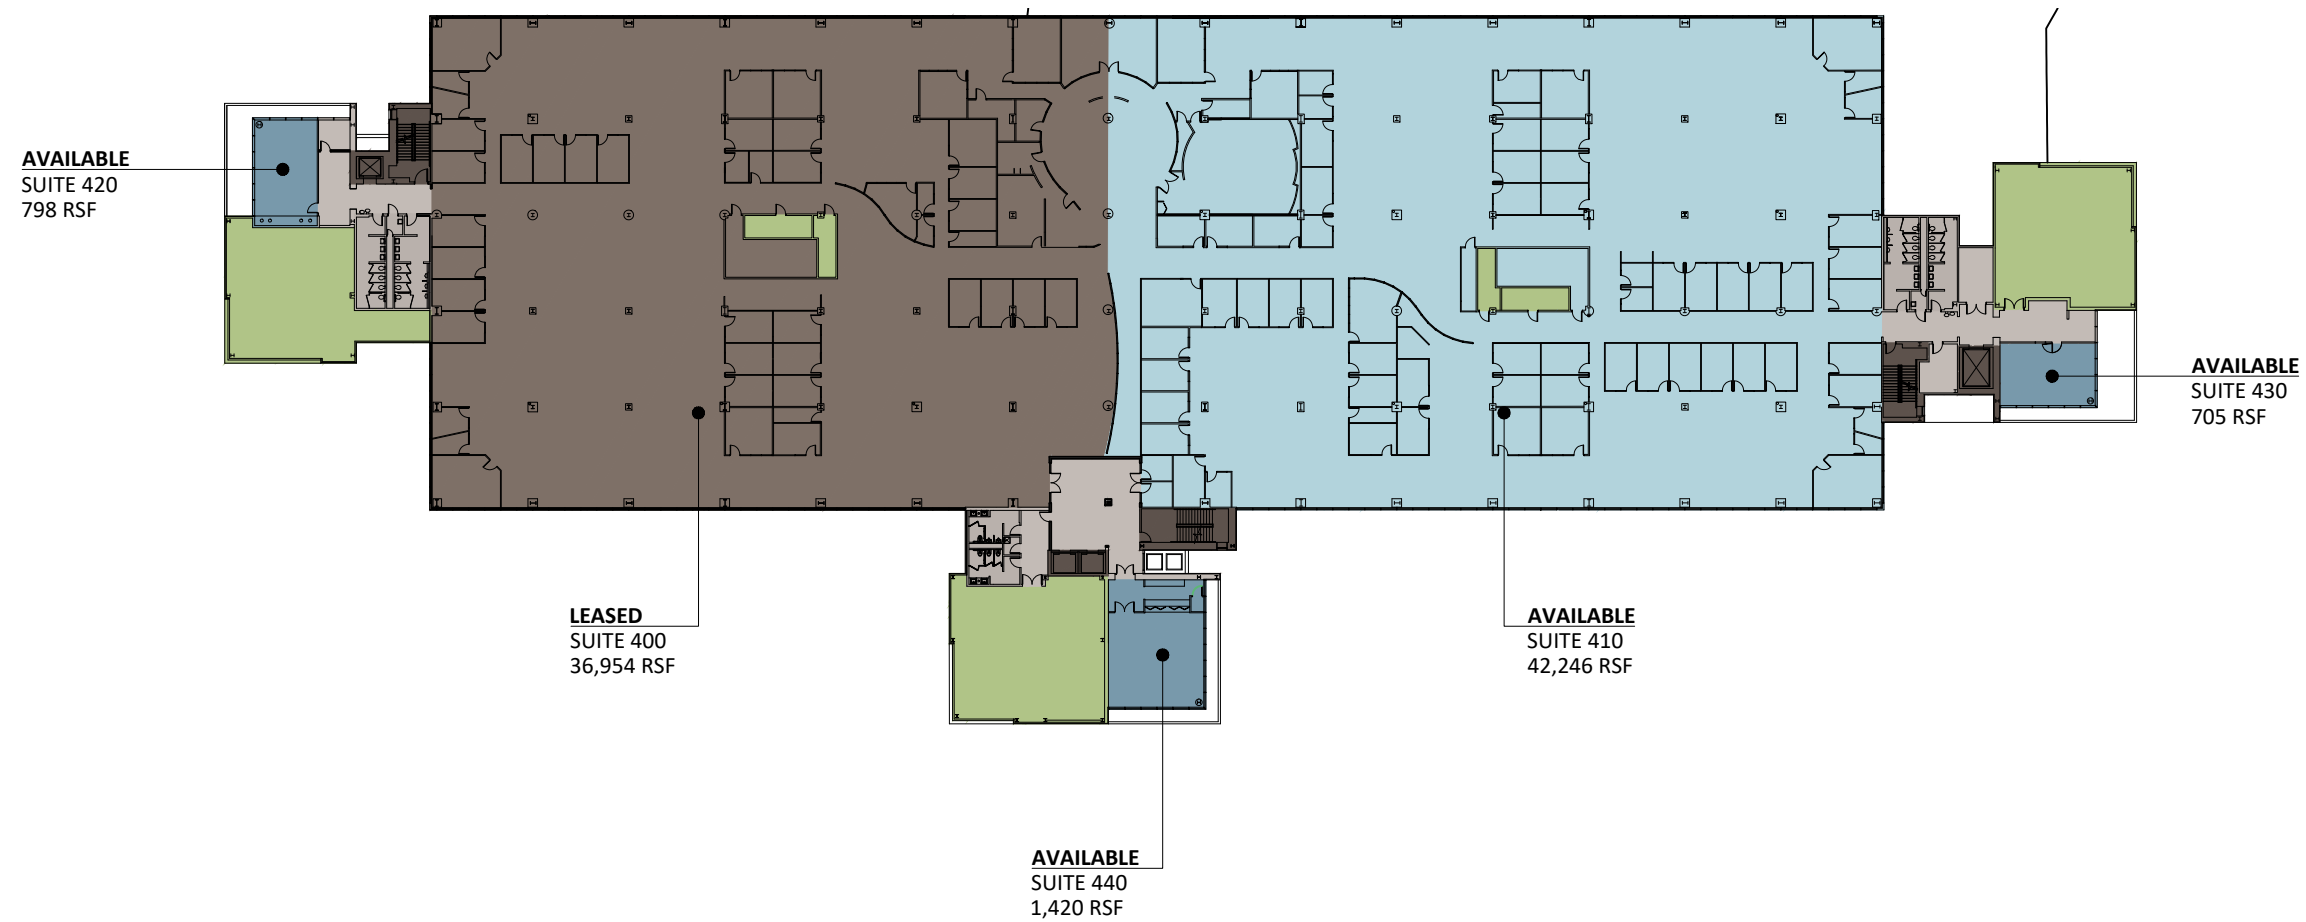

1950 Innovation Way - Floor 4

Libertyville, IL 60048

PREPARED BY:
designhaus
architecture

860 lively boulevard elk grove village, illinois 60007
p: 847.593.5010 f: 847.593.5012 www.dhausarch.com

proj: 19.006
date: 08.30.19
rev: 03