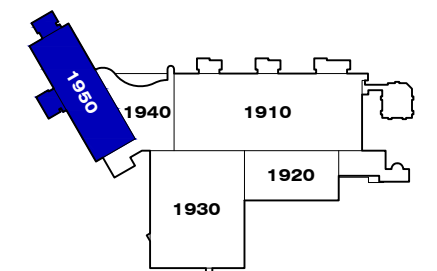

1950 Innovation Way - Floor 4

Libertyville, IL 60048

PREPARED BY:
designhaus
architecture

860 lively boulevard elk grove village, illinois 60007
p: 847.593.5010 f: 847.593.5012 www.dhausarch.com

proj: 19.006
date: 08.30.19
rev: 03